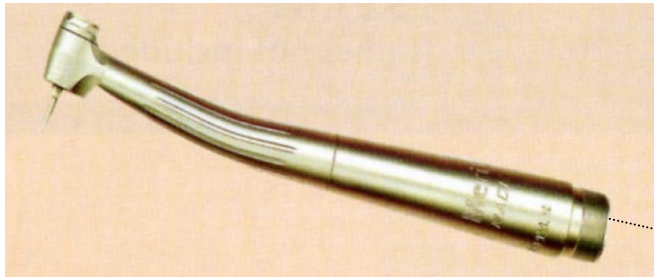

AIR TURBINE HIGH SPEED HANDPIECE (Speed 300-400,000 rpm)

Burs are Friction Grip (FG - Tungsten Carbide or Diamond)

Airmotor (Speed adjustable 4 - 25,000rpm)

Oil in this hole
with pointed nozzle

Contra-Angle slow speed Handpiece E Fitting attaches to Airmotor/Electric Motor

Burs are latch grip/RA usually Steel can be Tungsten Carbide or Diamond
Blue Band denotes 1:1, Red Band increasing & Green Band decreasing speed

Straight slow speed Handpiece E Fitting
Attaches to Airmotor/Electric Motor