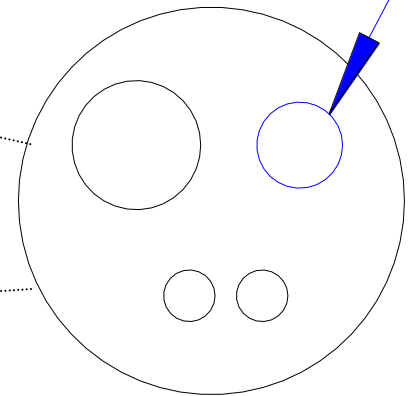

AIR TURBINE HIGH SPEED HANDPIECE (Speed 300-400,000 rpm)

Burs are Friction Grip (FG - Tungsten Carbide or Diamond)

Airmotor (Speed adjustable 4 - 25,000rpm)

Oil in this hole
with pointed nozzle

Contra-Angle slow speed Handpiece E Fitting attaches to Airmotor/Electric Motor

Burs are latch grip/RA usually Steel can be Tungsten Carbide or Diamond
Blue Band denotes 1:1, Red Band increasing & Green Band decreasing speed

Straight slow speed Handpiece E Fitting
Attaches to Airmotor/Electric Motor