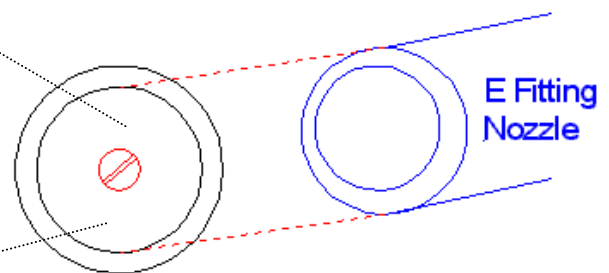

AIR TURBINE HIGH SPEED HANDPIECE (Speed 300-400,000 rpm)

Burs are Friction Grip (FG - Tungsten Carbide or Diamond)

Airmotor (Speed adjustable 4 - 25,000rpm)

Oil in this hole
with pointed nozzle

Contra-Angle slow speed Handpiece E Fitting attaches to Airmotor/Electric Motor

Burs are latch grip/RA usually Steel can be Tungsten Carbide or Diamond
Blue Band denotes 1:1, Red Band increasing & Green Band decreasing speed

Straight slow speed Handpiece E Fitting
Attaches to Airmotor/Electric Motor